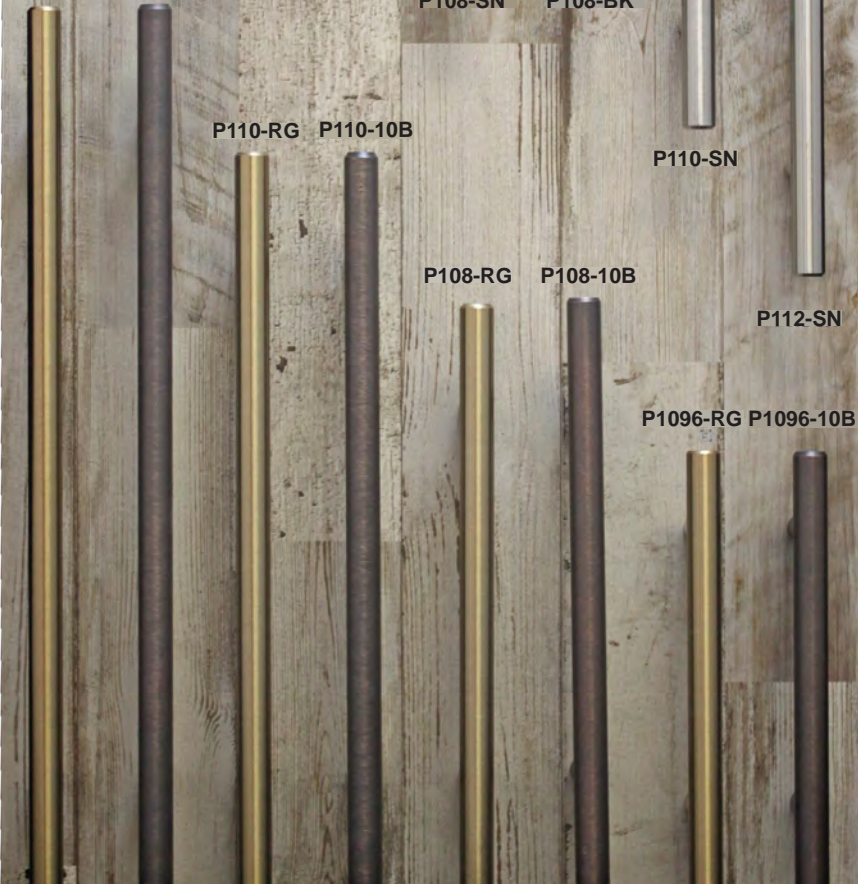

P110-SN

P108-RG

P108-10B

P112-SN

P1096-RG

P1096-10B

SQUARE BAR PULL

SCH-37

ITEM #	FINISH	SIZE
P90096-RG	Rose Gold	4-1/8" L x 3/8" W x 1-1/4" H (96mm c/c)
P90128-RG	Rose Gold	5-3/4" L x 3/8" W x 1-1/4" H (128mm c/c)
P90160-RG	Rose Gold	6-5/8" L x 3/8" W x 1-1/4" H (160mm c/c)
P90096-BK	Black	4-1/8" L x 3/8" W x 1-1/4" H (96mm c/c)
P90128-BK	Black	5-3/4" L x 3/8" W x 1-1/4" H (128mm c/c)
P90160-BK	Black	6-5/8" L x 3/8" W x 1-1/4" H (160mm c/c)
P90096-PC	Polished Chrome	4-1/8" L x 3/8" W x 1-1/4" H (96mm c/c)
P90128-PC	Polished Chrome	5-3/4" L x 3/8" W x 1-1/4" H (128mm c/c)
P90160-PC	Polished Chrome	6-5/8" L x 3/8" W x 1-1/4" H (160mm c/c)
K401-RG	Rose Gold	1-1/4" Dia. x 1-1/8" H (5/8" x 1/2" base)
K401-BK	Black	1-1/4" Dia. x 1-1/8" H (5/8" x 1/2" base)
K401-PC	Polished Chrome	1-1/4" Dia. x 1-1/8" H (5/8" x 1/2" base)
K401-10B	Oil Rubbed Bronze	1-1/4" Dia. x 1-1/8" H (5/8" x 1/2" base)
K401-BSN	Brushed Satin Nickel	1-1/4" Dia. x 1-1/8" H (5/8" x 1/2" base)
P90096-BSN	Brushed Satin Nickel	4-1/8" L x 3/8" W x 1-1/4" H (96mm c/c)
P90128-BSN	Brushed Satin Nickel	5-3/4" L x 3/8" W x 1-1/4" H (128mm c/c)
P90160-BSN	Brushed Satin Nickel	6-5/8" L x 3/8" W x 1-1/4" H (160mm c/c)
P90196-BSN	Brushed Satin Nickel	7-7/8" L x 3/8" W x 1-1/4" H (196mm c/c)
P90224-BSN	Brushed Satin Nickel	9-1/8" L x 3/8" W x 1-1/4" H (224mm c/c)
P90096-10B	Oil Rubbed Bronze	4-1/8" L x 3/8" W x 1-1/4" H (96mm c/c)
P90128-10B	Oil Rubbed Bronze	5-3/4" L x 3/8" W x 1-1/4" H (128mm c/c)
P90160-10B	Oil Rubbed Bronze	6-5/8" L x 3/8" W x 1-1/4" H (160mm c/c)
P90196-10B	Oil Rubbed Bronze	7-7/8" L x 3/8" W x 1-1/4" H (196mm c/c)
P90224-10B	Oil Rubbed Bronze	9-1/8" L x 3/8" W x 1-1/4" H (224mm c/c)