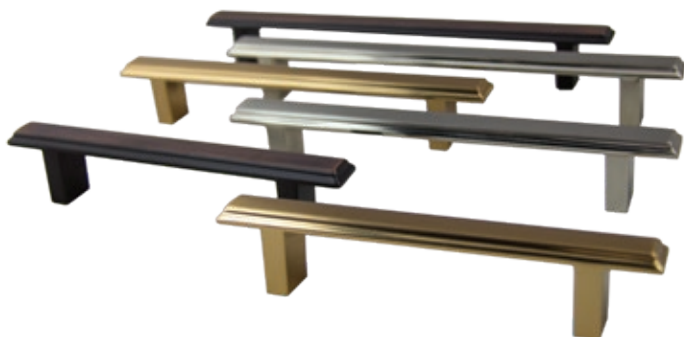

Available Colors Oil Rubbed Bronze
Rose Gold
Satin Nickel

Item Number
K91090-10B
K91090-RG
K91090-SN

10B
*Oil Rubbed
Bronze*

SHOWCASE PREMIERE TRADITIONAL COLLECTION

P-91296

Washington Pull 96mm CC 136mm OL