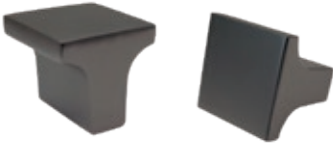

DP - Dark Pewter

K83125

1" Square Knob

PROJECTION

23mm

LENGTH

1"

WIDTH

1"

Available Colors

Oil Rubbed Bronze
Matte Black
Dark Pewter
Polished Chrome
Rose Gold
Satin Nickel