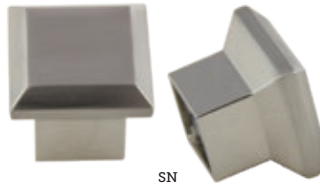

SN
Satin Nickel

K91090
Knob 33-6x25mm

PROJECTION 29mm
LENGTH 33-6mm
WIDTH 33-6mm

Available Colors Oil Rubbed Bronze
Rose Gold
Satin Nickel

Item Number
K91090-10B
K91090-RG
K91090-SN